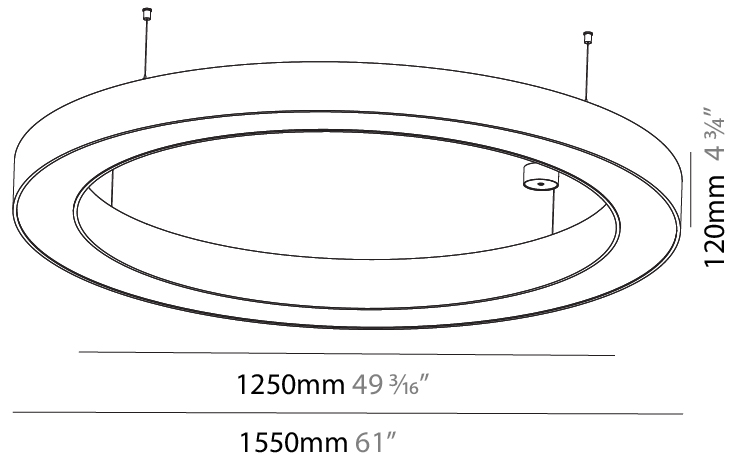

GENERAL

Series: Glorious
Subseries: Glorious
Brand: Prolicht
Division: Architectural
Mounting Type: Suspension
Mounting Location: Ceiling
Subcategory: Ambient

PHYSICAL

Shape: Round
Diameter (mm): 1550
Diameter (in): 61
Height (mm): 120
Height (in): 4 3/4
Max. Overall Height (mm): 2120
Max. Overall Height (in): 83 7/16
Light Distribution: Direct / Indirect
Weight (kg): 16.737
Weight (lbs): 36.90
Diffuser: PMMA - Opal or Micro-Prism
Fixture Finish: SSR / BKV / CWI / CRY / HAB / LAG / UFT / ITA / RUA / RUR / MIC / FTG / MYG / TWT / LOD / PUS / FRO / FUP / KIA / POP / BLS / SPG / MEY / GOH / GUM / CHC / COM / ABZ / JAG / OBR / MOS / ROR
Fixture Material: Aluminum

ELECTRICAL

Lamp Type: LED (Zhaga Standard)
Input Wattage (W): 110
Total Output Wattage (W): 88 / 70.4 (3500K)
Dimming: Non-Dimming / Phase Dimming (120Vac only) / 0-10V Dimming
Driver Included: Yes
Driver Location: Integrated
Driver Type: Constant Current - 120 / 277Vac
Driver Class: Class 2
Input Voltage (V): 120 - 277
Constant Current (MA): 350 / 700/800 (3500K)

LED

Color Temperature (°K): 3000 / 3500 / 4000
Max. Delivered Lumen (lm): 6920 / 7164 / 7310 Direct / 4530 / 4938 / 4790 Indirect
CRI: >80 CRI
Efficiency (%): 68
Lamp Life (hrs): 50000

OPTICAL

RATINGS AND CERTIFICATIONS

Certified By: Certified for North American Standards
IP rating: IP20