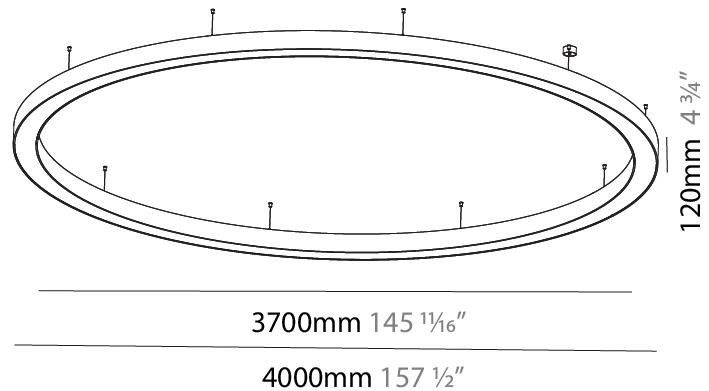

GENERAL

Series: Glorious
Subseries: Glorious
Brand: Prolicht
Division: Architectural
Mounting Type: Suspension
Mounting Location: Ceiling
Subcategory: Ambient

PHYSICAL

Shape: Round
Diameter (mm): 4000
Diameter (in): 157 1/2
Height (mm): 120
Height (in): 4 3/4
Max. Overall Height (mm): 2120
Max. Overall Height (in): 83 7/16
Light Distribution: Direct
Weight (kg): 50.71
Weight (lbs): 111.98
Diffuser: PMMA - Opal or Micro-Prism
Fixture Finish: SSR / BKV / CWI / CRY / HAB / LAG / UFT / ITA / RUA / RUR / MIC / FTG / MYG / TWT / LOD / PUS / FRO / FUP / KIA / POP / BLS / SPG / MEY / GOH / GUM / CHC / COM / ABZ / JAG / OBR / MOS / ROR
Fixture Material: Aluminum

ELECTRICAL

Lamp Type: LED (Zhaga Standard)
Input Wattage (W): 200
Total Output Wattage (W): 160 / 128 (3500K)
Dimming: Non-Dimming / Phase Dimming (120Vac only) / 0-10V Dimming
Driver Included: Yes
Driver Location: Integrated
Driver Type: Constant Current
Driver Class: Class 2
Input Voltage (V): 120 - 277
Constant Current (mA): 350 / 1000 (3500K)

LED

Color Temperature (°K): 3000 / 3500 / 4000
Max. Delivered Lumen (lm): 18460 / 19110 / 19500
CRI: >80 CRI
Efficiency (%): 0.65
Lamp Life (hrs): 50000

OPTICAL

RATINGS AND CERTIFICATIONS

Certified By: Certified for North American Standards
IP rating: IP20

PROJECT _____
TYPE _____
SPECIFIER _____
QUANTITY _____
DATE _____