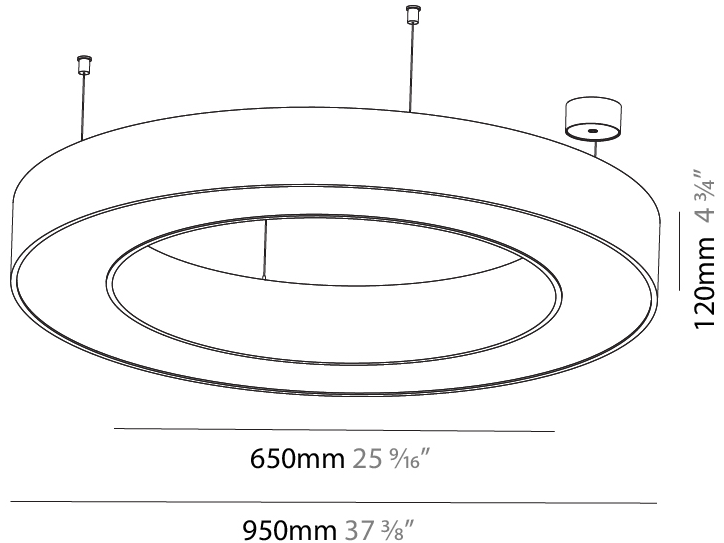

GENERAL

Series: Glorious
Subseries: Glorious
Brand: Prolicht
Division: Architectural
Mounting Type: Suspension
Mounting Location: Ceiling
Subcategory: Ambient

PHYSICAL

Shape: Round
Diameter (mm): 950
Diameter (in): 37 ³/₈
Height (mm): 120
Height (in): 4 ³/₄
Max. Overall Height (mm): 2120
Max. Overall Height (in): 83 ⁷/₁₆
Light Distribution: Direct / Indirect
Weight (kg): 10.395
Weight (lbs): 22.92
Diffuser: [PMMA - Opal or Micro-Prism](#)
Fixture Finish: [SSR / BKV / CWI / CRY / HAB / LAG / UFT / ITA / RUA / RUR / MIC / FTG / MYG / TWT / LOD / PUS / FRO / FUP / KIA / POP / BLS / SPG / MEY / GOH / GUM / CHC / COM / ABZ / JAG / OBR / MOS / ROR](#)
Fixture Material: Aluminum

ELECTRICAL

Lamp Type: LED (Zhaga Standard)
Input Wattage (W): 58.5
Total Output Wattage (W): 52 / 41.6 (3500K)
Dimming: [Non-Dimming / Phase Dimming (120Vac only) / 0-10V Dimming](#)
Driver Included: Yes
Driver Location: Integrated
Driver Type: Constant Current
Driver Class: Class 2
Input Voltage (V): 120 - 277
Constant Current (MA): 350 / 900/400 (3500K)

LED

[Color Temperature (°K): 3000 / 3500 / 4000](#)
Max. Delivered Lumen (lm): 4150 / 4302 / 4390 Direct / 1850/ 1911 / 150
CRI: >80 CRI
Efficiency (%): 69
Lamp Life (hrs): 50000

OPTICAL

RATINGS AND CERTIFICATIONS

Certified By: Certified for North American Standards
IP rating: IP20

PROJECT
TYPE
SPECIFIER
QUANTITY
DATE