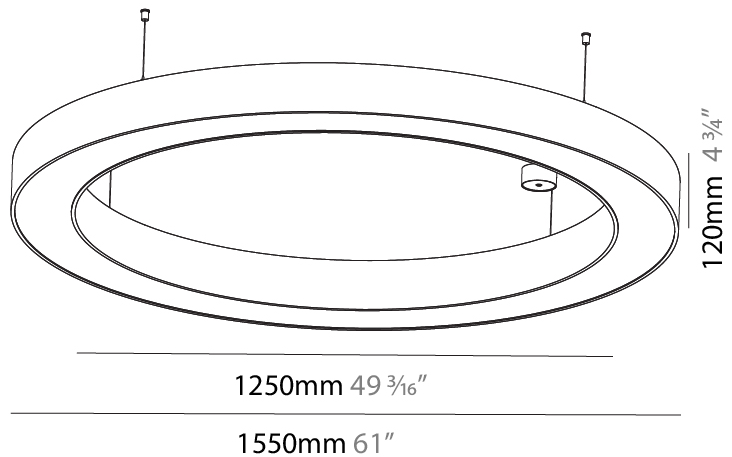

GENERAL

Series: Glorious
Subseries: Glorious
Brand: Prolicht
Division: Architectural
Mounting Type: Suspension
Mounting Location: Ceiling
Subcategory: Ambient

PHYSICAL

Shape: Round
Diameter (mm): 1550
Diameter (in): 61
Height (mm): 120
Height (in): 4 ¾
Max. Overall Height (mm): 2120
Max. Overall Height (in): 83 7/16
Light Distribution: Direct
Weight (kg): 16.737
Weight (lbs): 36.82
Diffuser: PMMA - Opal or Micro-Prism
Fixture Finish: SSR / BKV / CWI / CRY / HAB / LAG / UFT / ITA / RUA / RUR / MIC / FTG / MYG / TWT / LOD / PUS / FRO / FUP / KIA / POP / BLS / SPG / MEY / GOH / GUM / CHC / COM / ABZ / JAG / OBR / MOS / ROR
Fixture Material: Aluminum

ELECTRICAL

Lamp Type: LED (Zhaga Standard)
Input Wattage (W): 75
Total Output Wattage (W): 60 / 48 (3500K)
Dimming: Non-Dimming / Phase Dimming (120Vac only) / 0-10V Dimming
Driver Included: Yes
Driver Location: Integrated
Driver Type: Constant Current
Driver Class: Class 2
Input Voltage (V): 120 - 277
Constant Current (MA): 350 / 700/800 (3500K)

LED

Color Temperature (°K): 3000 / 3500 / 4000
Max. Delivered Lumen (lm): 6920 / 7164 / 7310
CRI: >80 CRI
Efficiency (%): 0.65
Lamp Life (hrs): 50000

OPTICAL

RATINGS AND CERTIFICATIONS

Certified By: Certified for North American Standards
IP rating: IP20