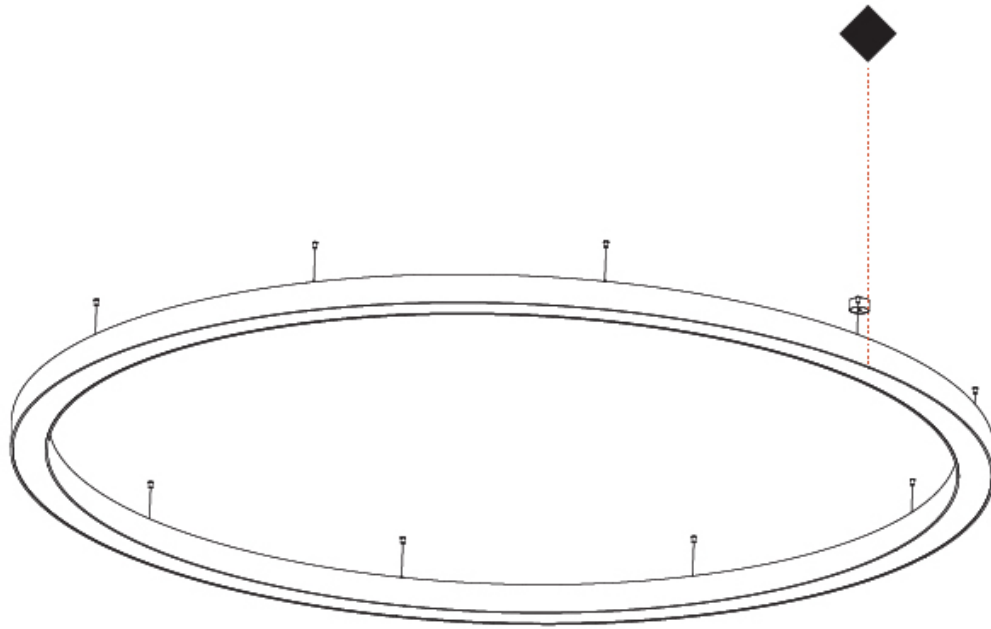

A30202-

PROJECT	_____
TYPE	_____
SPECIFIER	_____
QUANTITY	_____
DATE	_____