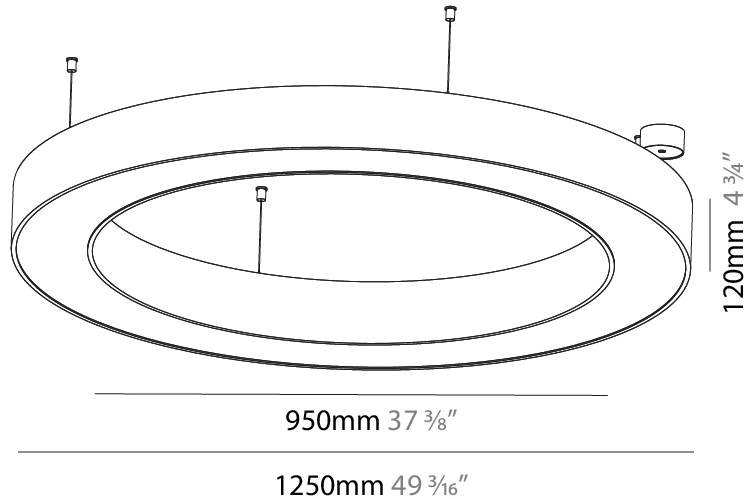

GENERAL

Series: Glorious
Subseries: Glorious
Brand: Prolicht
Division: Architectural
Mounting Type: Suspension
Mounting Location: Ceiling
Subcategory: Ambient

PHYSICAL

Shape: Round
Diameter (mm): 1250
Diameter (in): 49 7/16
Height (mm): 120
Height (in): 4 3/4
Max. Overall Height (mm): 2120
Max. Overall Height (in): 83 7/16
Light Distribution: Direct / Indirect
Weight (kg): 13.475
Weight (lbs): 29.70
Diffuser: [PMMA - Opal or Micro-Prism](#)
Fixture Finish: [SSR / BKV / CWI / CRY / HAB / LAG / UFT / ITA / RUA / RUR / MIC / FTG / MYG / TWT / LOD / PUS / FRO / FUP / KIA / POP / BLS / SPG / MEY / GOH / GUM / CHC / COM / ABZ / JAG / OBR / MOS / ROR](#)
Fixture Material: Aluminum

ELECTRICAL

Lamp Type: LED (Zhaga Standard)
Input Wattage (W): 90
Total Output Wattage (W): 72 / 57.6 (3500K)
Dimming: [Non-Dimming / Phase Dimming (120Vac only) / 0-10V Dimming](#)
Driver Included: Yes
Driver Location: Integrated
Driver Type: Constant Current
Driver Class: Class 2
Input Voltage (V): 120 - 277
Constant Current (mA): 350 / 1200/600 (3500K)

LED

[Color Temperature (°K): 3000 / 3500 / 4000](#)
Max. Delivered Lumen (lm): 5540 / 5733 / 5850 Direct / 3830 / 3969 / 4050 Indirect
CRI: >80 CRI
Efficiency (%): 68
Lamp Life (hrs): 50000

OPTICAL

RATINGS AND CERTIFICATIONS

Certified By: Certified for North American Standards
IP rating: IP20