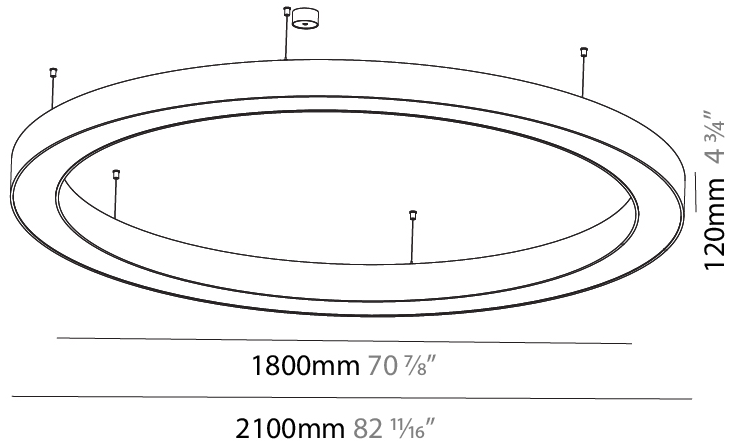

GENERAL

Series: Glorious
Subseries: Glorious
Brand: Prolight
Division: Architectural
Mounting Type: Suspension
Mounting Location: Ceiling
Subcategory: Ambient

PHYSICAL

Shape: Round
Diameter (mm): 2100
Diameter (in): 82 11/16
Height (mm): 120
Height (in): 4 3/4
Max. Overall Height (mm): 2120
Max. Overall Height (in): 83 7/16
Light Distribution: Direct
Weight (kg): 25.9
Weight (lbs): 56.98
Diffuser: PMMA - Opal or Micro-Prism
Fixture Finish: SSR / BKV / CWI / CRY / HAB / LAG / UFT / ITA / RUA / RUR / MIC / FTG / MYG / TWT / LOD / PUS / FRO / FUP / KIA / POP / BLS / SPG / MEY / GOH / GUM / CHC / COM / ABZ / JAG / OBR / MOS / ROR
Fixture Material: Aluminum

ELECTRICAL

Lamp Type: LED (Zhaga Standard)
Input Wattage (W): 105
Total Output Wattage (W): 84 / 67.2 (3500K)
Dimming: Non-Dimming / Phase Dimming (120Vac only) / 0-10V Dimming
Driver Included: Yes
Driver Location: Integrated
Driver Type: Constant Current
Driver Class: Class 2
Input Voltage (V): 120 - 277
Constant Current (MA): 350 / 700 (3500K)

LED

Color Temperature (°K): 3000 / 3500 / 4000
Max. Delivered Lumen (lm): 9690 / 10035 / 10240
CRI: >80 CRI
Efficiency (%): 65
Lamp Life (hrs): 50000

OPTICAL

RATINGS AND CERTIFICATIONS

Certified By: Certified for North American Standards
IP rating: IP20