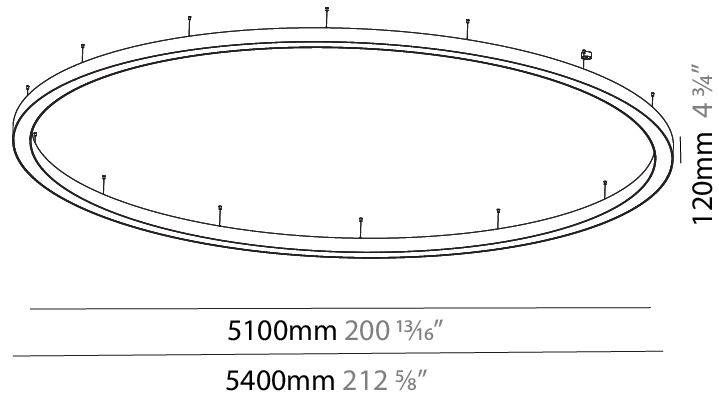

GENERAL

Series: Glorious
Subseries: Glorious
Brand: Prolight
Division: Architectural
Mounting Type: Suspension
Mounting Location: Ceiling
Subcategory: Ambient

PHYSICAL

Shape: Round
Diameter (mm): 5400
Diameter (in): 212 ⁵/₈
Height (mm): 120
Height (in): 4 ³/₄
Max. Overall Height (mm): 2120
Max. Overall Height (in): 83 ⁷/₁₆
Light Distribution: Direct / Indirect
Weight (kg): 71.452
Weight (lbs): 157.19
Diffuser: PMMA - Opal or Micro-Prism
Fixture Finish: SSR / BKV / CWI / CRY / HAB / LAG / UFT / ITA / RUA / RUR / MIC / FTG / MYG / TWT / LOD / PUS / FRO / FUP / KIA / POP / BLS / SPG / MEY / GOH / GUM / CHC / COM / ABZ / JAG / OBR / MOS / ROR
Fixture Material: Aluminum

ELECTRICAL

Lamp Type: LED (Zhaga Standard)
Input Wattage (W): 405
Total Output Wattage (W): 324 / 259.2 (3500K)
Dimming: Non-Dimming / Phase Dimming (120Vac only) / 0-10V Dimming
Driver Included: Yes
Driver Location: Integrated
Driver Type: Constant Current - 120 / 277Vac
Driver Class: Class 2
Input Voltage (V): 120 - 277
Constant Current (MA): 350 / 800/500 (3500K)

LED

Color Temperature (°K): 3000 / 3500 / 4000
Max. Delivered Lumen (lm): 25840 / 26754 / 27300 Direct / 19620 / 2031 / 20720 Indirect
CRI: >80 CRI
Efficiency (%): 70
Lamp Life (hrs): 50000

OPTICAL

RATINGS AND CERTIFICATIONS

Certified By: Certified for North American Standards
IP rating: IP20

PROJECT
TYPE
SPECIFIER
QUANTITY
DATE