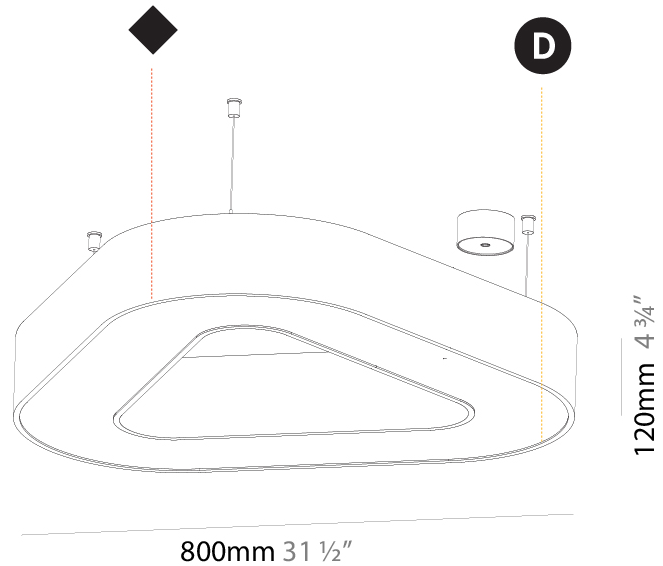

GENERAL

Series: Glorious
Subseries: Glorious Victory
Brand: Prolicht
Division: Architectural
Mounting Type: Suspension
Mounting Location: Ceiling
Subcategory: Ambient

PHYSICAL

Shape: Abstract
Length (mm): 800
Length (in): 31 1/2
Width (mm): 800
Width (in): 31 1/2
Height (mm): 120
Height (in): 4 3/4
Max. Overall Height (mm): 2120
Max. Overall Height (in): 83 7/16
Light Distribution: Direct / Indirect
Weight (kg): 8.173
Weight (lbs): 18.018
Diffuser: PMMA - Opal or Micro-Prism
Fixture Finish: SSR / BKV / CWI / CRY / HAB / LAG / UFT / ITA / RUA / RUR / MIC / FTG / MYG / TWT / LOD / PUS / FRO / FUP / KIA / POP / BLS / SPG / MEY / GOH / GUM / CHC / COM / ABZ / JAG / OBR / MOS / ROR
Fixture Material: Aluminum

ELECTRICAL

Lamp Type: LED (Zhaga Standard)
Input Wattage (W): 45
Total Output Wattage (W): 36 / 28.8 (3500K)
Dimming: Non-Dimming / Phase Dimming (120Vac only) / 0-10V Dimming
Driver Included: Yes
Driver Location: Integrated
Driver Type: Constant Current - 120 / 277Vac
Driver Class: Class 2
Input Voltage (V): 120 - 277
Constant Current (MA): 350 / 900 (3500K)

LED

Color Temperature (°K): 3000 / 3500 / 4000
Max. Delivered Lumen (lm): 5210 / 5390 / 5500
CRI: >80 CRI
Efficiency (%): 69.8
Lamp Life (hrs): 50000

OPTICAL

RATINGS AND CERTIFICATIONS

Certified By: Certified for North American Standards
IP rating: IP20