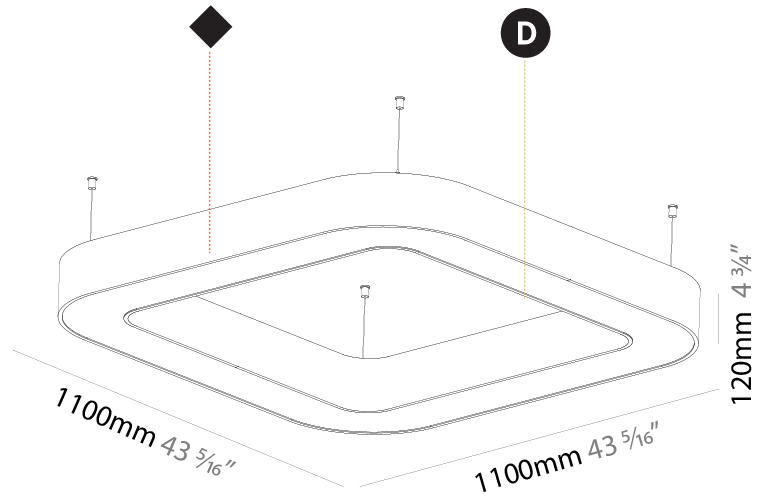

GENERAL

Series: Glorious
Subseries: Glorious Quantum
Brand: Prolicht
Division: Architectural
Mounting Type: Suspension
Mounting Location: Ceiling
Subcategory: Ambient

PHYSICAL

Shape: Square
Length (mm): 1100
Length (in): 43 ⁵/₁₆"
Width (mm): 1100
Width (in): 43 ⁵/₁₆"
Height (mm): 120
Height (in): 4 ³/₄"
Max. Overall Height (mm): 2120
Max. Overall Height (in): 83 ⁷/₁₆"
Light Distribution: Direct / Indirect
Weight (kg): 13.639
Weight (lbs): 30
Diffuser: PMMA - Opal or Micro-Prism
Fixture Finish: SSR / BKV / CWI / CRY / HAB / LAG / UFT / ITA / RUA / RUR / MIC / FTG / MYG / TWT / LOD / PUS / FRO / FUP / KIA / POP / BLS / SPG / MEY / GOH / GUM / CHC / COM / ABZ / JAG / OBR / MOS / ROR
Fixture Material: Aluminum

ELECTRICAL

Lamp Type: LED (Zhaga Standard)
Input Wattage (W): 100
Total Output Wattage (W): 80 / 64 (3500K)
Dimming: Non-Dimming / Phase Dimming (120Vac only) / 0-10V Dimming
Driver Included: Yes
Driver Location: Integrated
Driver Type: Constant Current - 120 / 277Vac
Driver Class: Class 2
Input Voltage (V): 120 - 277
Constant Current (MA): 350 / 1200/800 (3500K)

LED

Color Temperature (°K): 3000 / 3500 / 4000
Max. Delivered Lumen (lm): 5540 / 5733 / 5850 Direct / 4870 / 5047 / 5150 Indirect
CRI: >80 CRI
Efficiency (%): 70.9
Lamp Life (hrs): 50000

OPTICAL

RATINGS AND CERTIFICATIONS

Certified By: Certified for North American Standards
IP rating: IP20