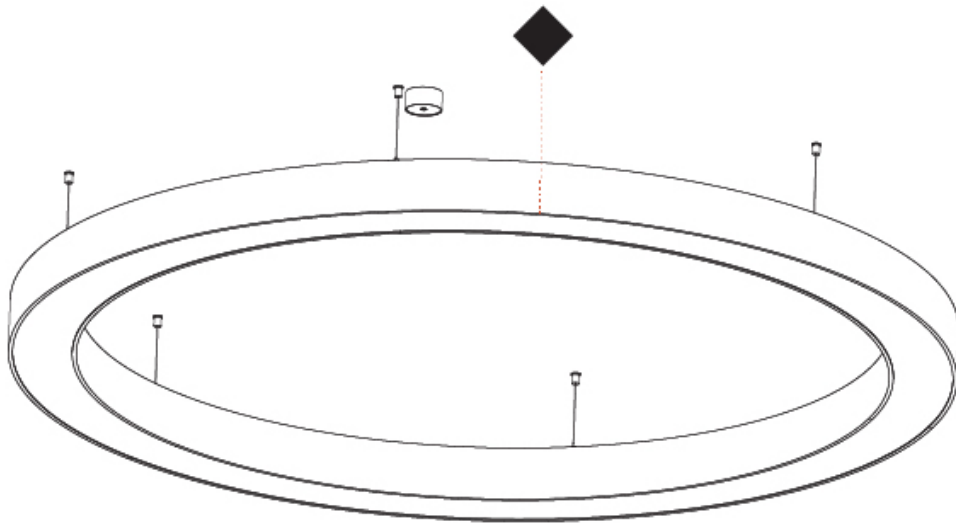

A30235-

PROJECT	_____
TYPE	_____
SPECIFIER	_____
QUANTITY	_____
DATE	_____