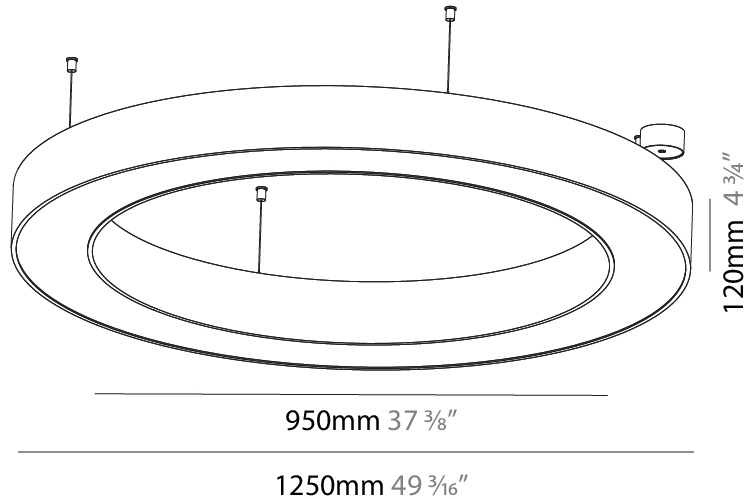

GENERAL

Series: Glorious
Subseries: Glorious
Brand: Prolicht
Division: Architectural
Mounting Type: Suspension
Mounting Location: Ceiling
Subcategory: Ambient

PHYSICAL

Shape: Round
Diameter (mm): 1250
Diameter (in): 49 ³/₁₆
Height (mm): 120
Height (in): 4 ³/₄
Max. Overall Height (mm): 2120
Max. Overall Height (in): 83 ⁷/₁₆
Light Distribution: Direct
Weight (kg): 12.847
Weight (lbs): 28.26
Diffuser: PMMA - Opal or Micro-Prism
Fixture Finish: SSR / BKV / CWI / CRY / HAB / LAG / UFT / ITA / RUA / RUR / MIC / FTG / MYG / TWT / LOD / PUS / FRO / FUP / KIA / POP / BLS / SPG / MEY / GOH / GUM / CHC / COM / ABZ / JAG / OBR / MOS / ROR
Fixture Material: Aluminum

ELECTRICAL

Lamp Type: LED (Zhaga Standard)
Input Wattage (W): 60
Total Output Wattage (W): 48 / 38.4 (3500K)
Dimming: Non-Dimming / Phase Dimming (120Vac only) / 0-10V Dimming
Driver Included: Yes
Driver Location: Integrated
Driver Type: Constant Current
Driver Class: Class 2
Input Voltage (V): 120 - 277
Constant Current (mA): 350 / 1200 (3500K)

LED

Color Temperature (°K): 3000 / 3500 / 4000
Max. Delivered Lumen (lm): 5540 / 5733 / 5850
CRI: >80 CRI
Efficiency (%): 0.65
Lamp Life (hrs): 50000

OPTICAL

RATINGS AND CERTIFICATIONS

Certified By: Certified for North American Standards
IP rating: IP20